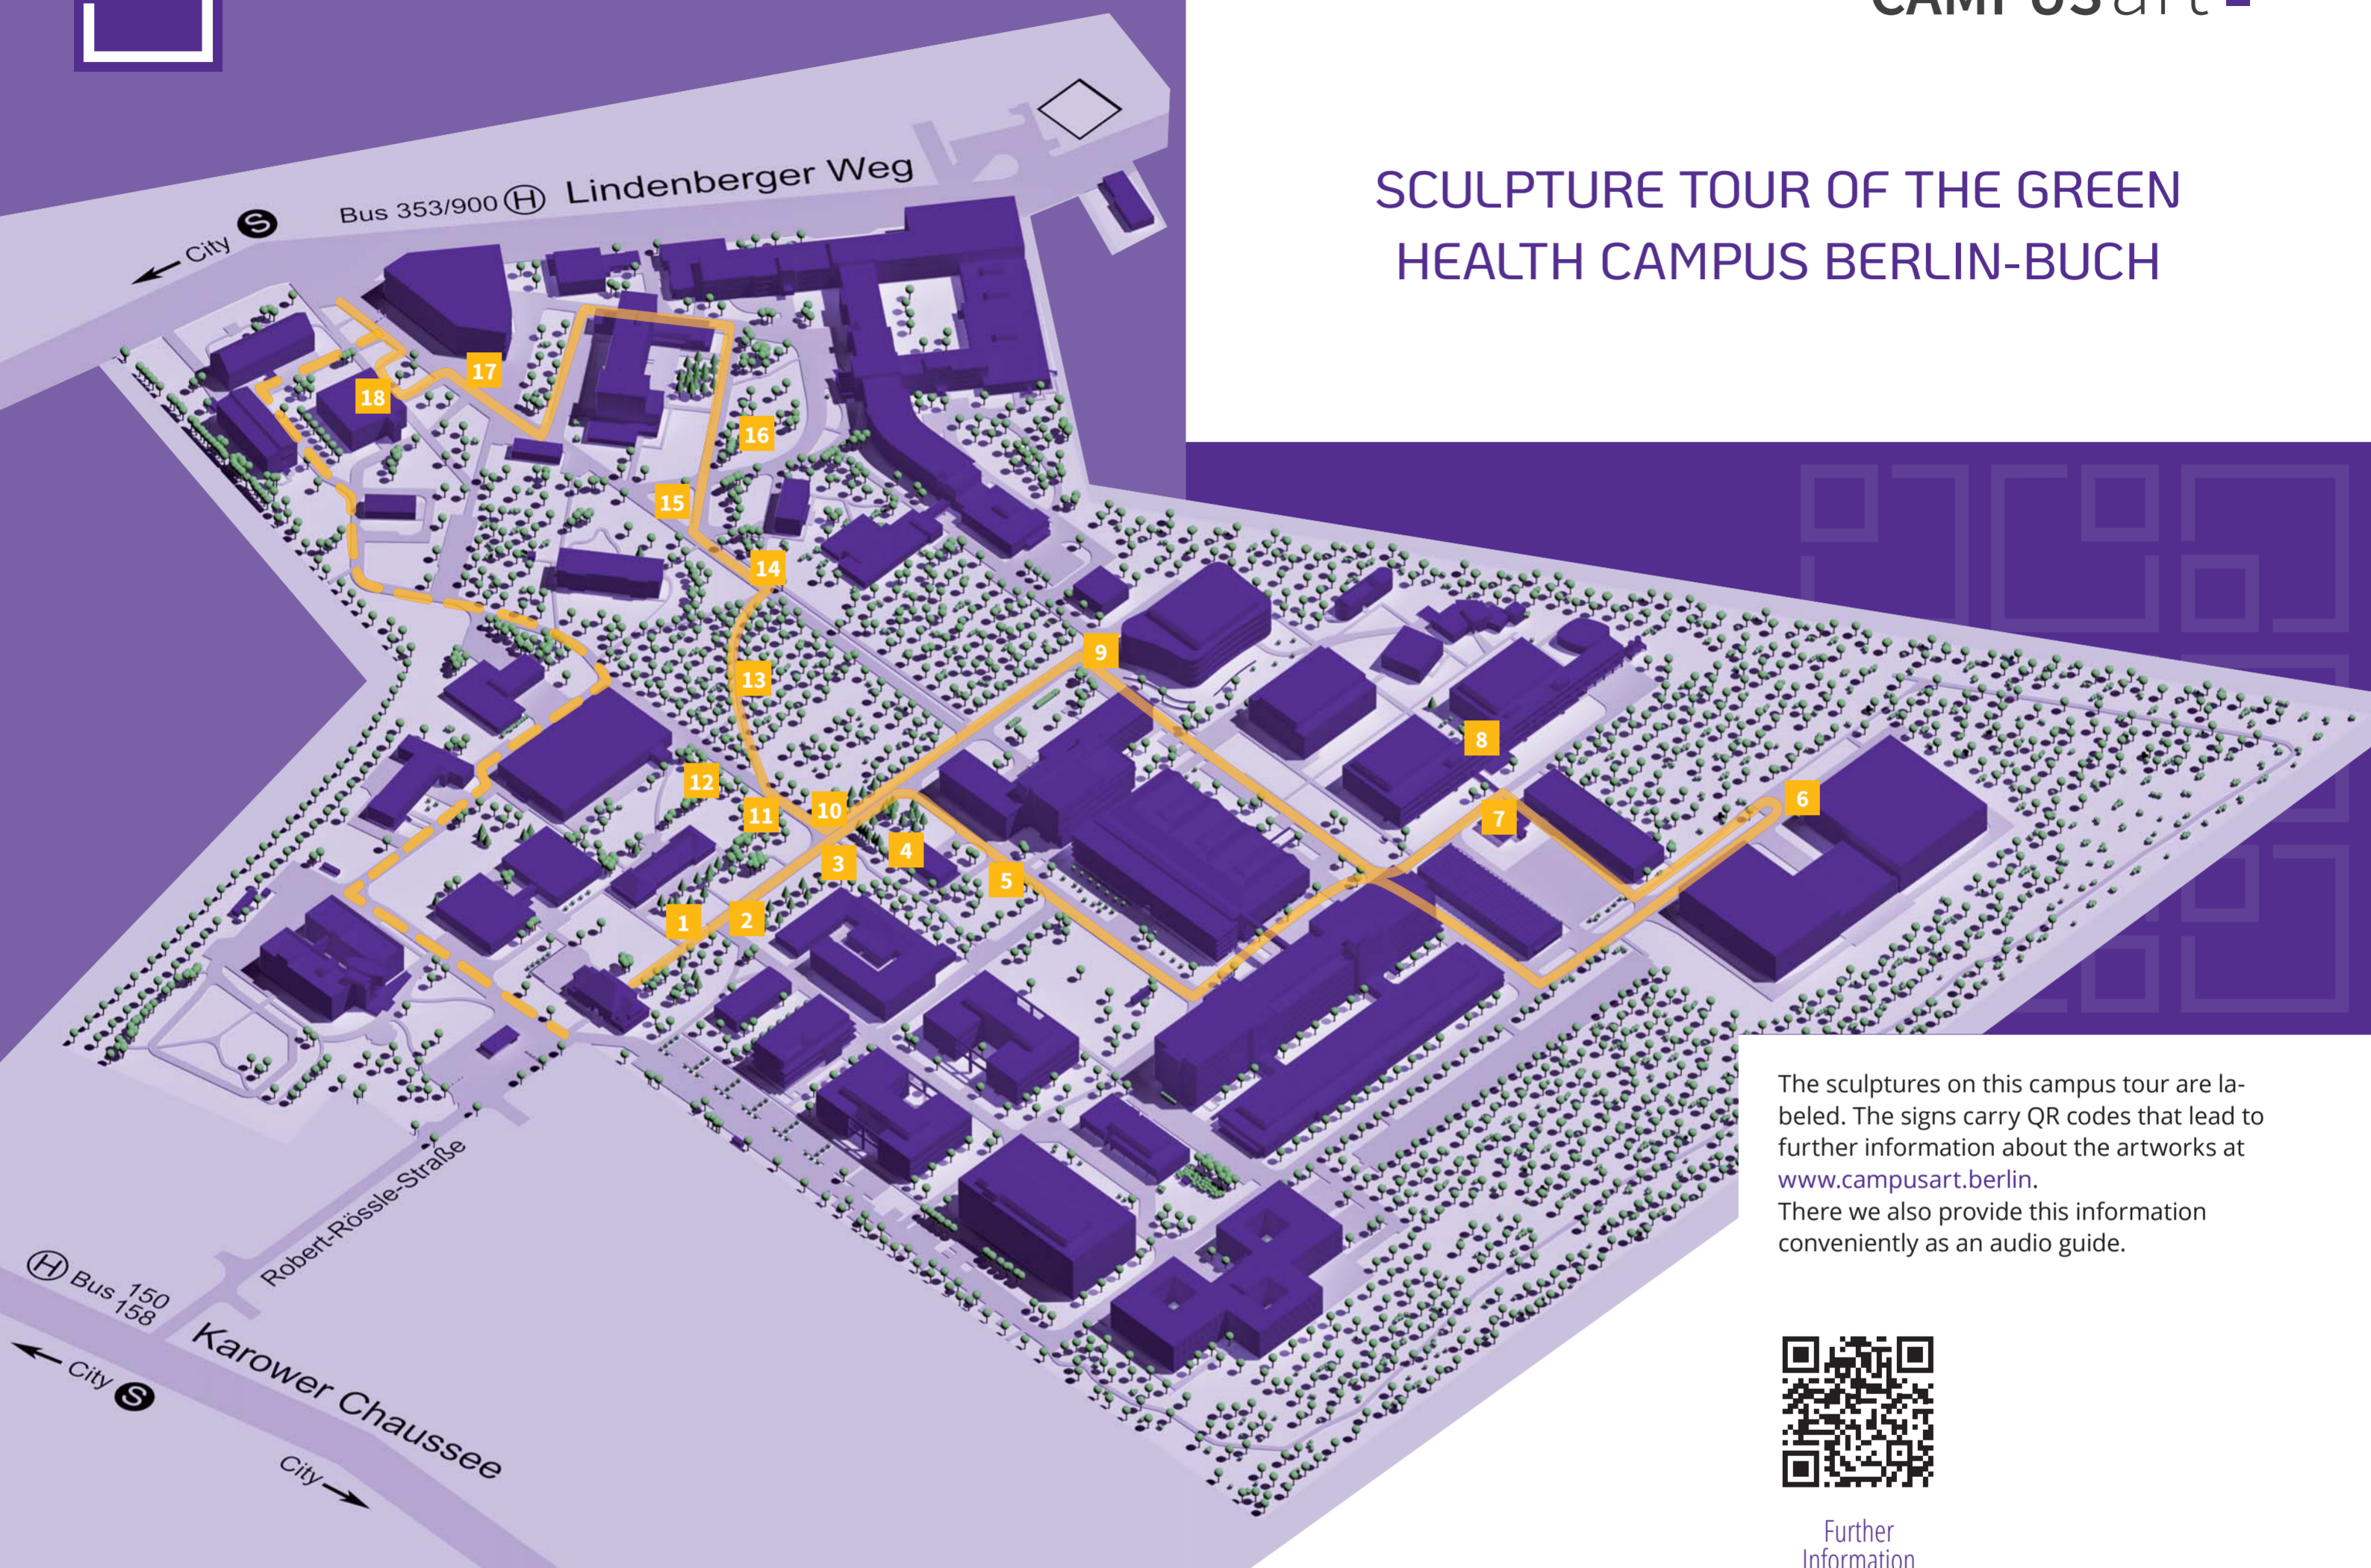

SCULPTURE TOUR OF THE GREEN HEALTH CAMPUS BERLIN-BUCH

The sculptures on this campus tour are labeled. The signs carry QR codes that lead to further information about the artworks at www.campusart.berlin. There we also provide this information conveniently as an audio guide.

Further
Information

- | | | | |
|----|--------------------------------------|----|-----------------------------|
| 1 | L'Homme | 11 | Große Karyatide |
| 2 | aufgehoben | 12 | Hellas |
| 3 | Anabase | 13 | Wenn ich groß bin, dann ... |
| 4 | Das E als Element der Architektur | 14 | Leuchttürme |
| 5 | Großes Sonnenzeichen I | 15 | Kleine Erntehelferin |
| 6 | Kunst[Nest | 16 | Die Hoffnung |
| 7 | Treated Wood | 17 | Chiralität |
| 8 | Lichttor | 18 | Comic vs Hitec |
| 9 | XY | | |
| 10 | Es ist so schön, neben dir zu stehen | | |

FOLDING MAP FOR THE SCULPTURE TOUR
OF THE GREEN HEALTH CAMPUS BERLIN-BUCH

FOLDING MAP FOR THE
SCULPTURE TOUR
OF THE GREEN HEALTH
CAMPUS BERLIN-BUCH

*We thank the Max Delbrück Center for Molecular
Medicine in the Helmholtz Association (MDC) for
support and the LOTTO-Stiftung Berlin for funding.*